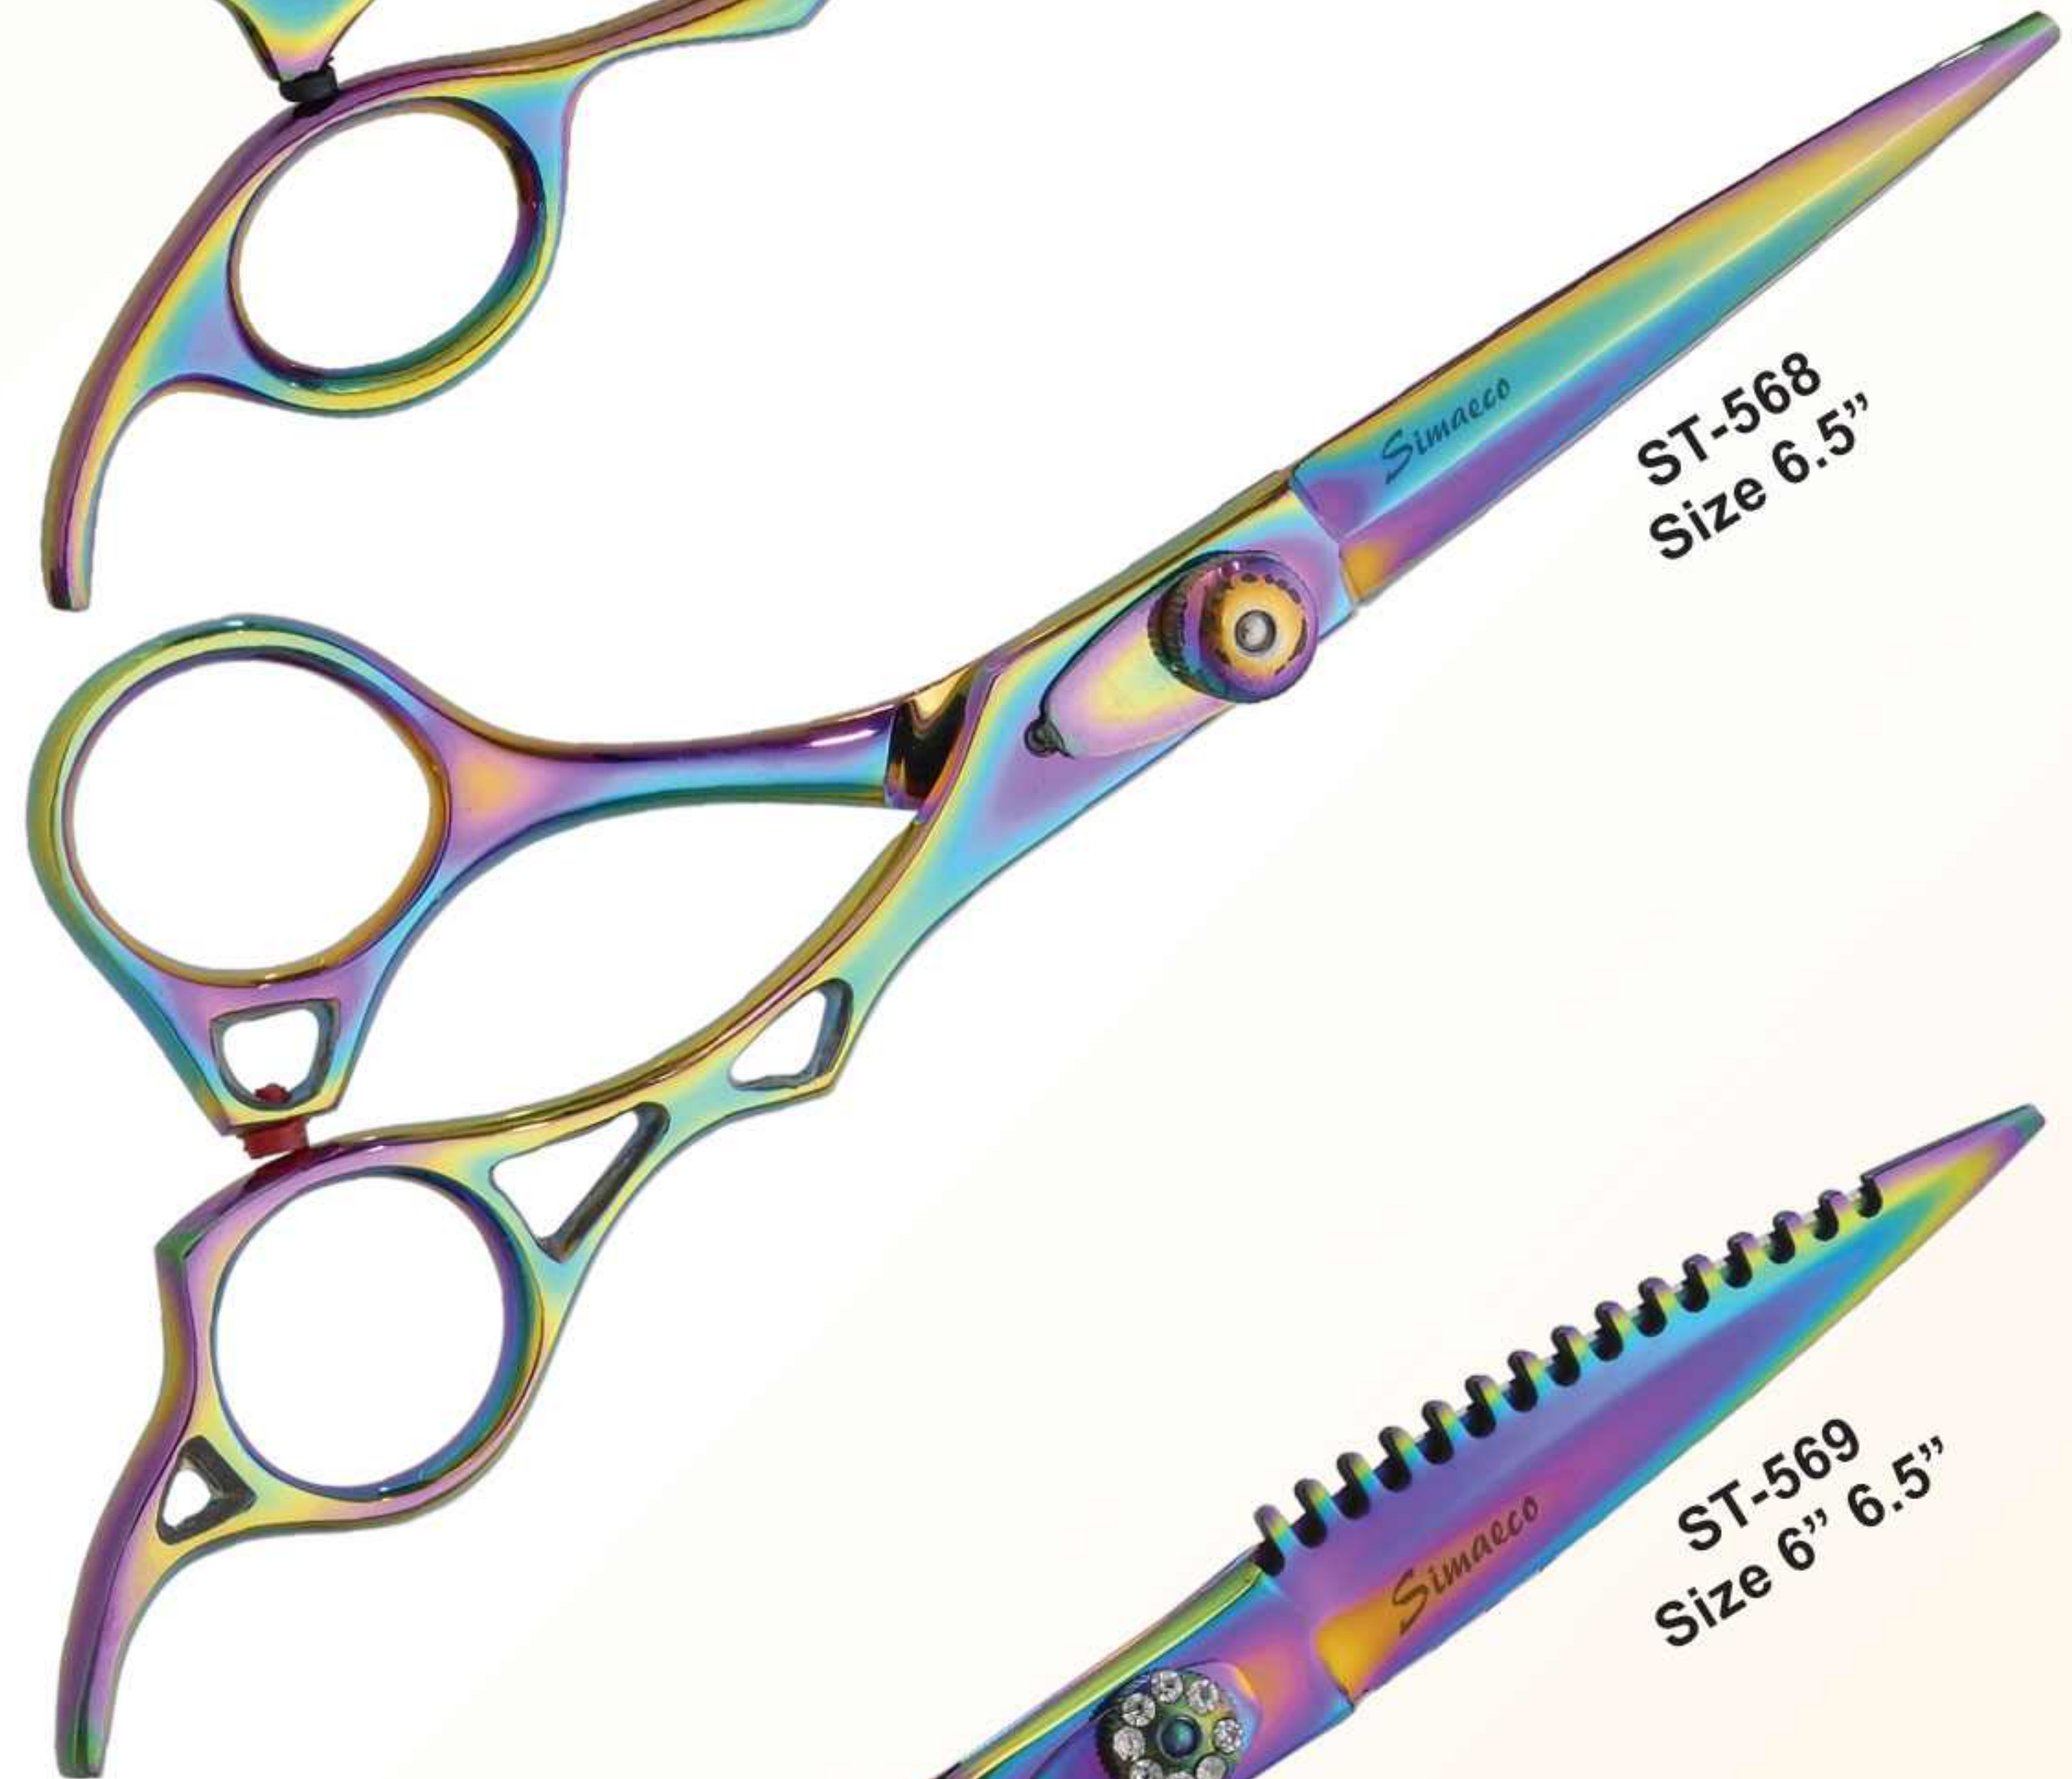

ST-542
Size 6.5"

ST-548
Size 5.5"

Beauty Scissors

Professional Thinning Scissors

Beauty Scissors

Titanium Razor Edge Shears

Beauty Scissors

Infused Blue Razor Edge Shears