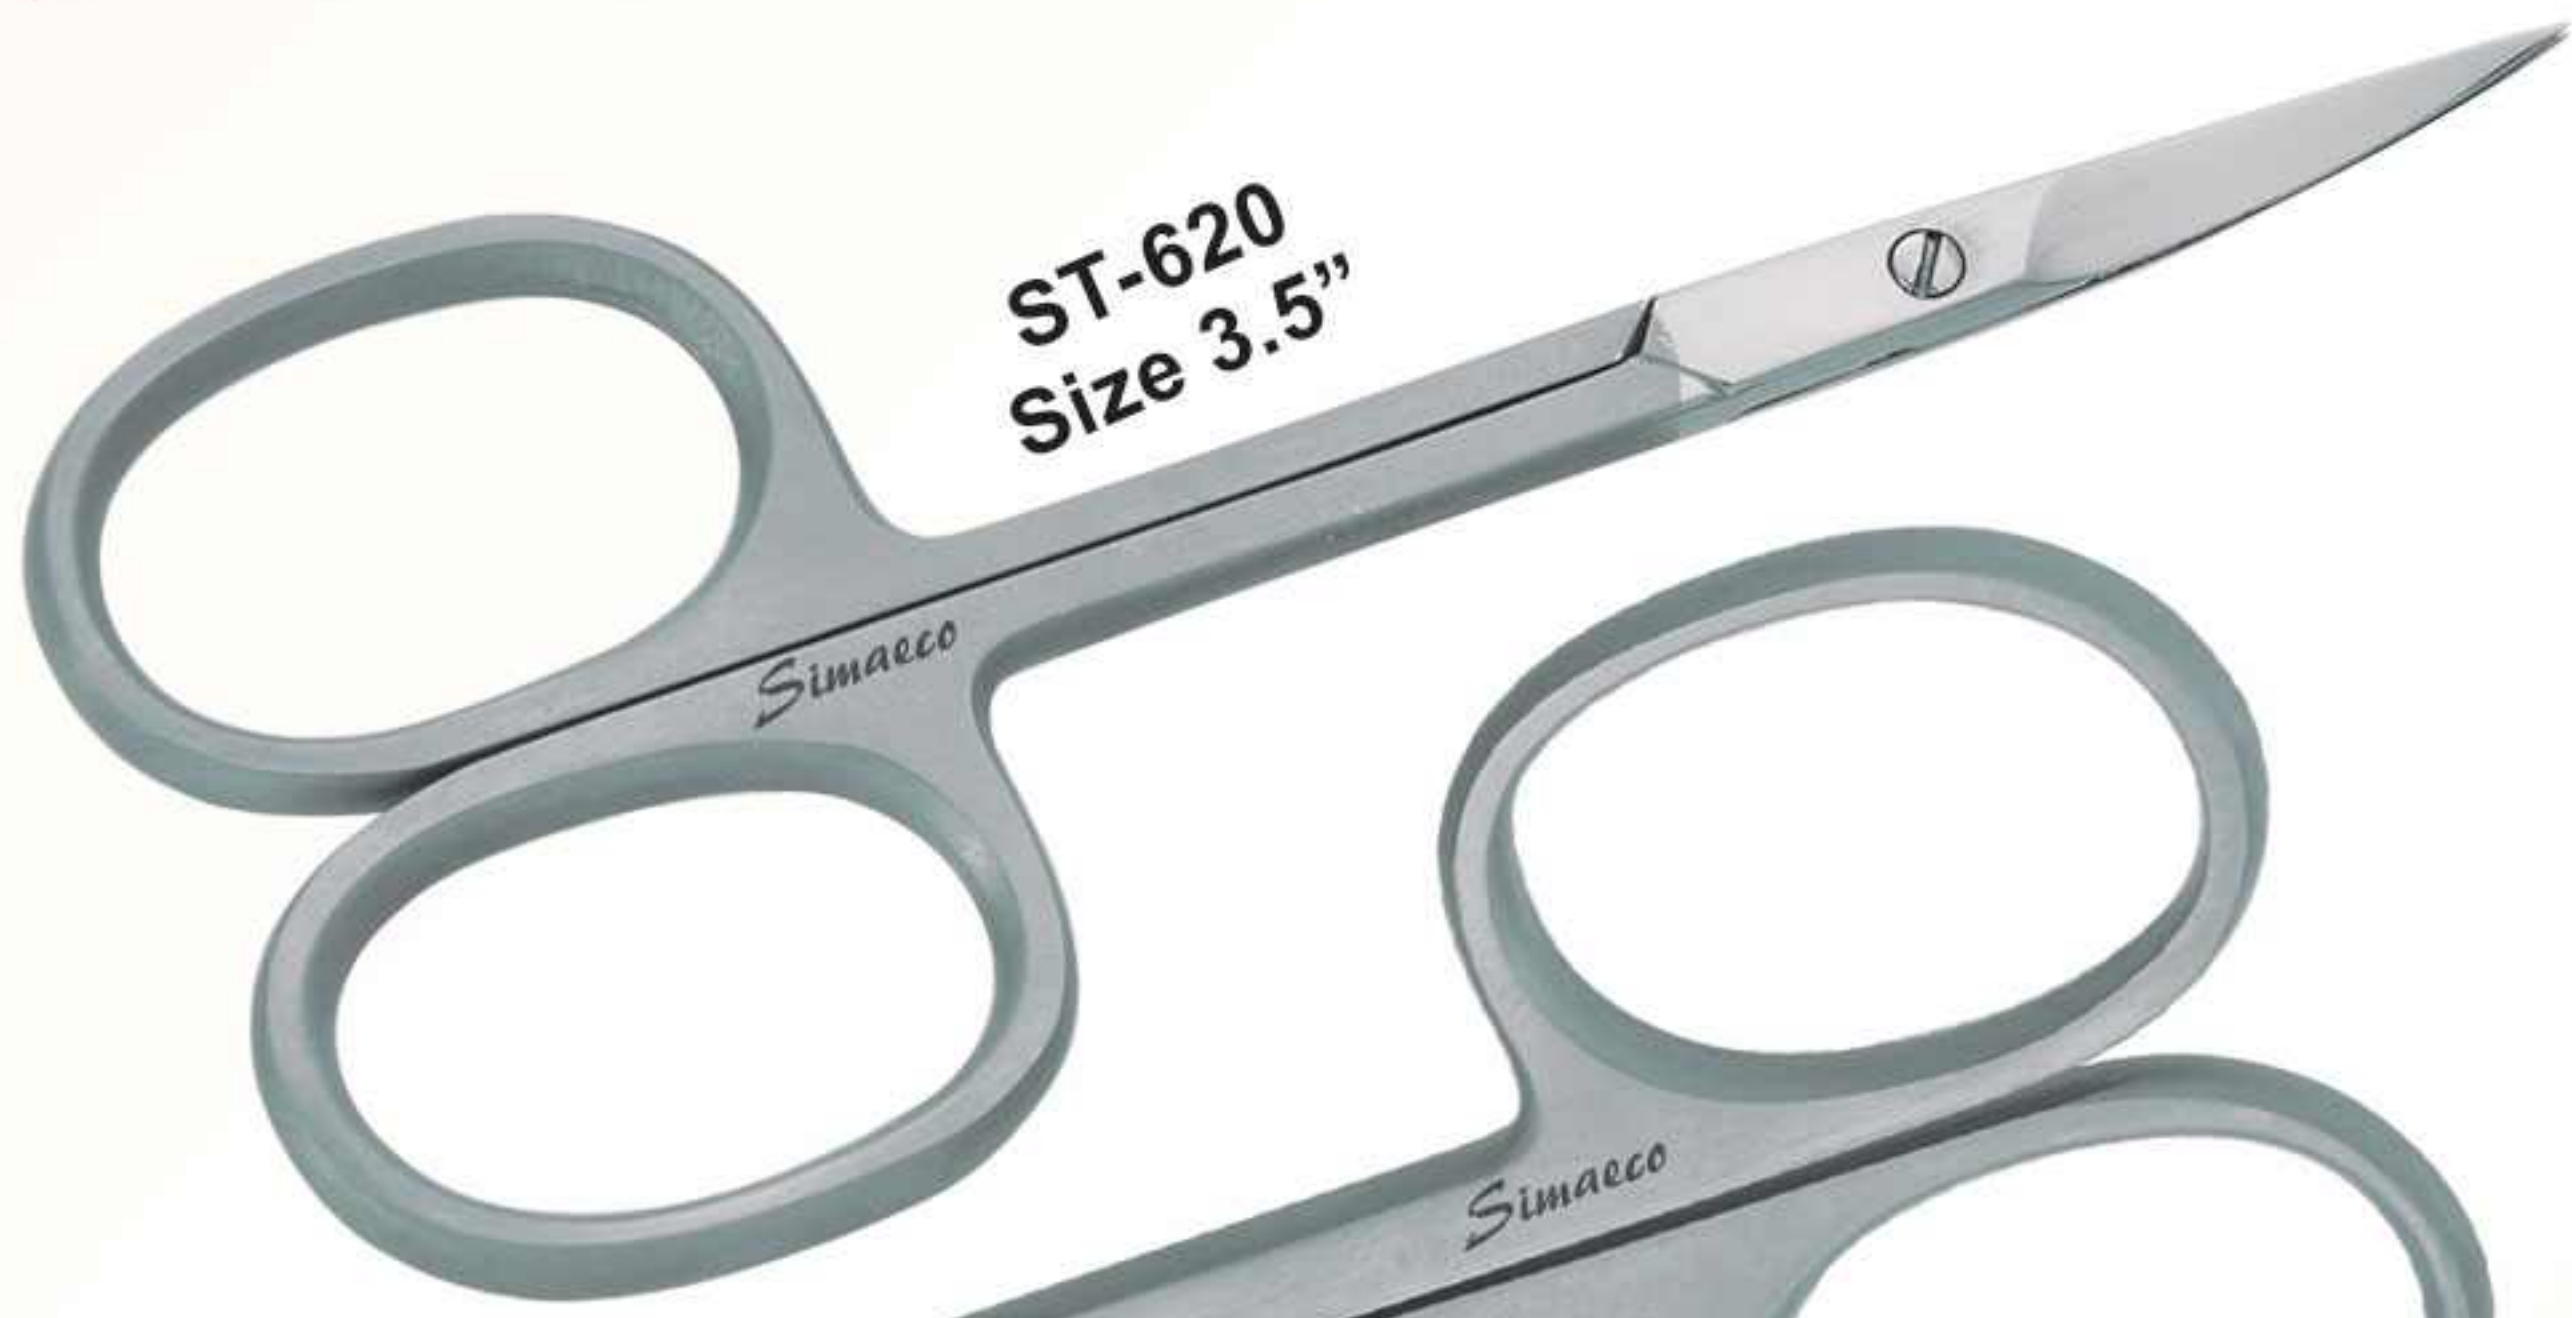

Plastic Handle Barber
& Thinning Scissors

Beauty Scissors

Cuticle & Nail Scissors

ST-616
Size 3.5"

ST-617
Size 3.5"

ST-618
Size 3.5"

ST-619
Size 3.5"

ST-620
Size 3.5"