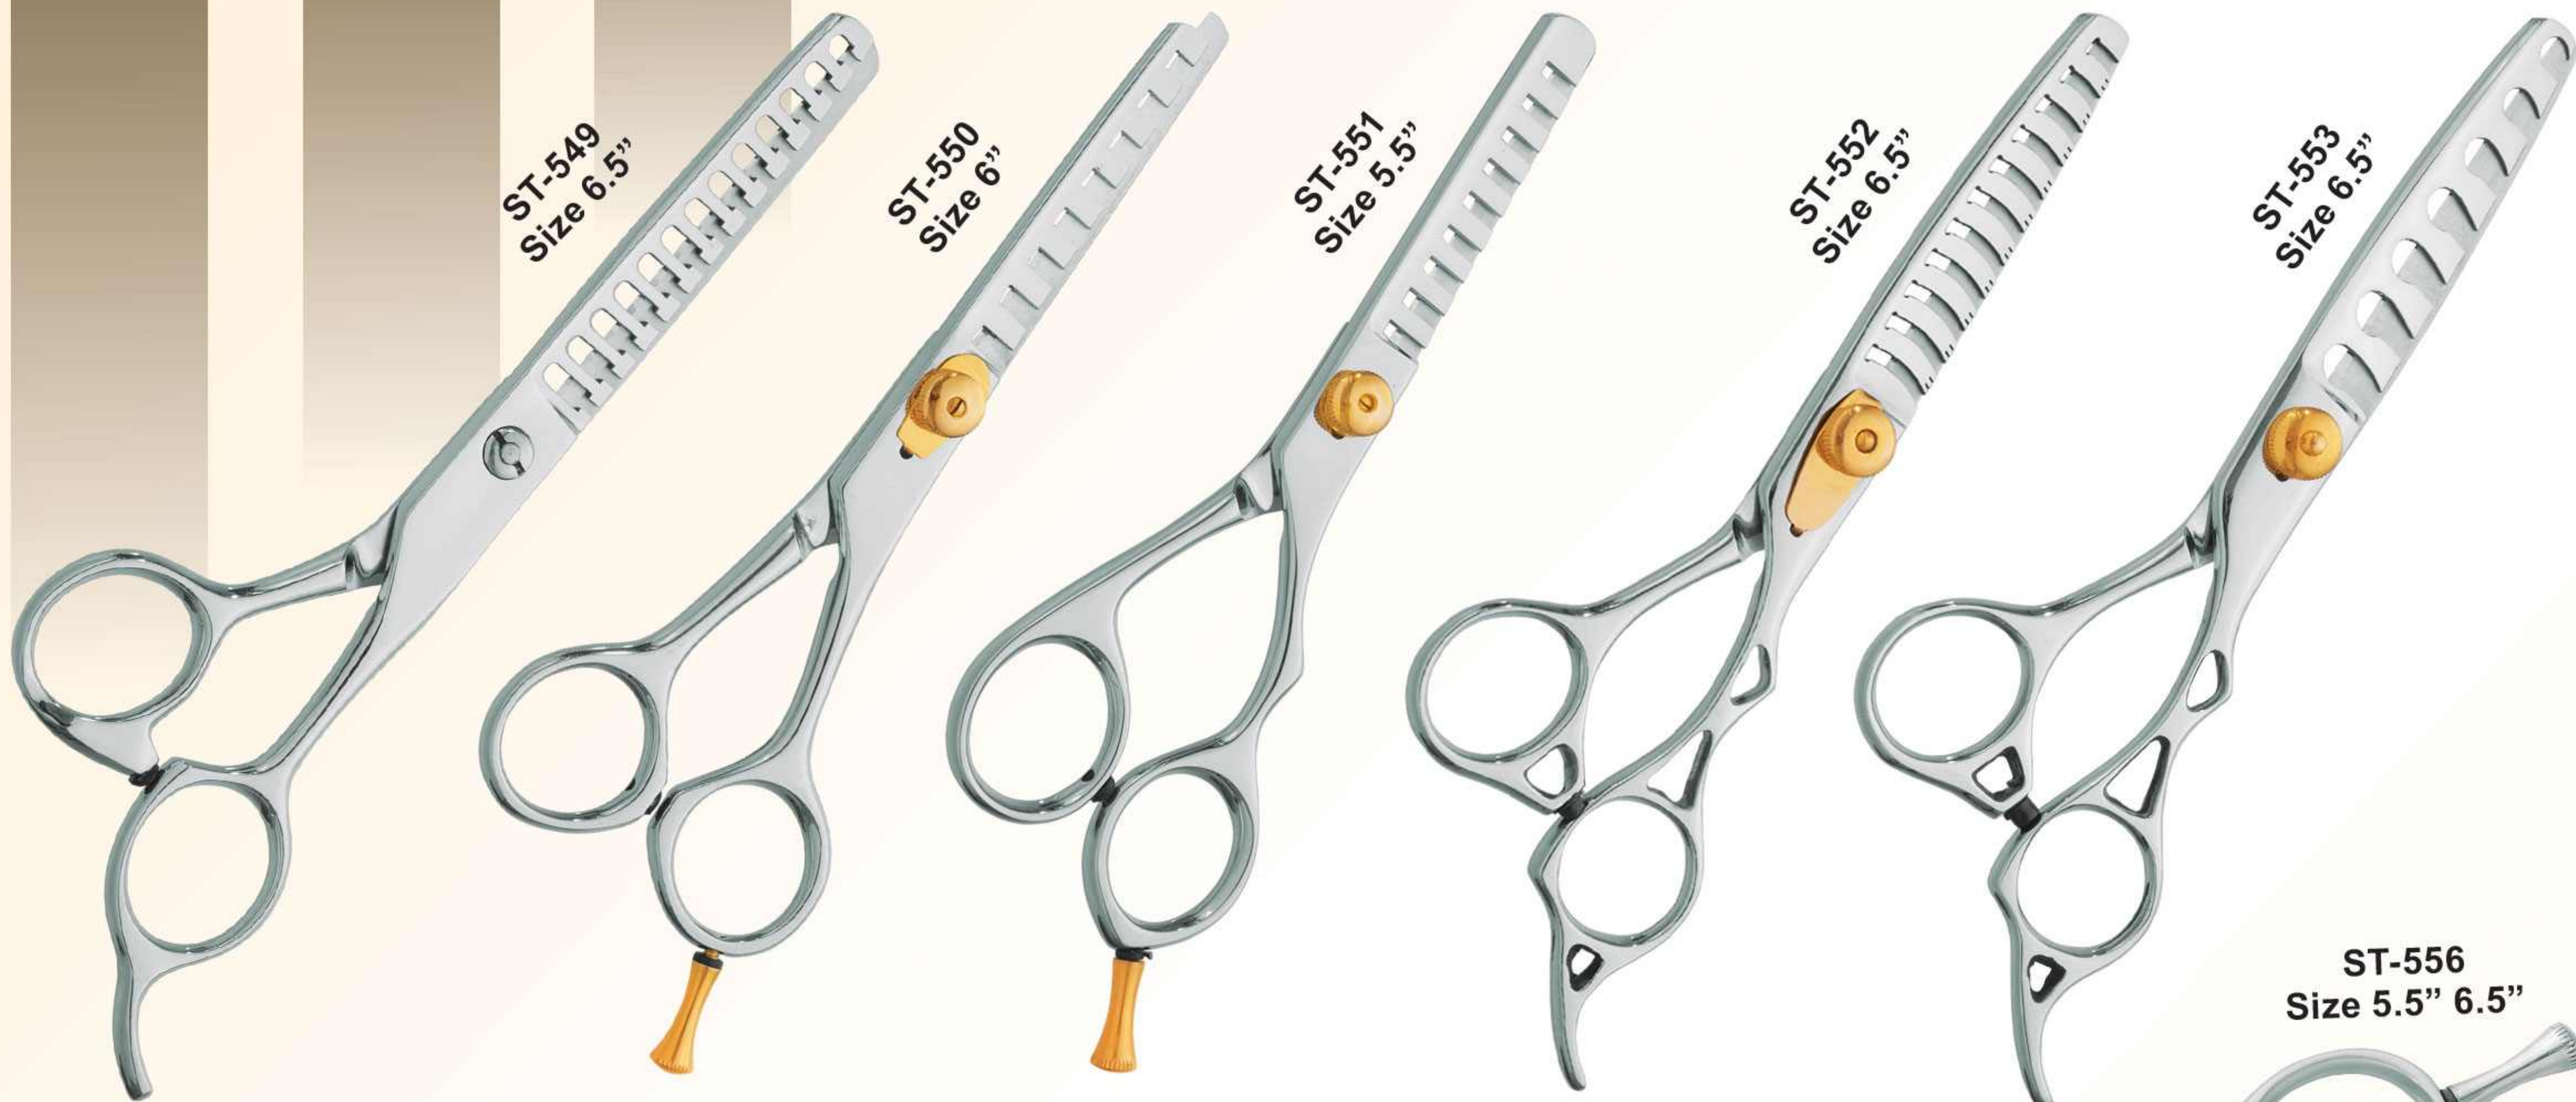

ST-542
Size 6.5"

ST-548
Size 5.5"

Beauty Scissors

Professional Thinning Scissors

Beauty Scissors

Titanium Razor Edge Shears

Beauty Scissors

Infused Blue Razor Edge Shears