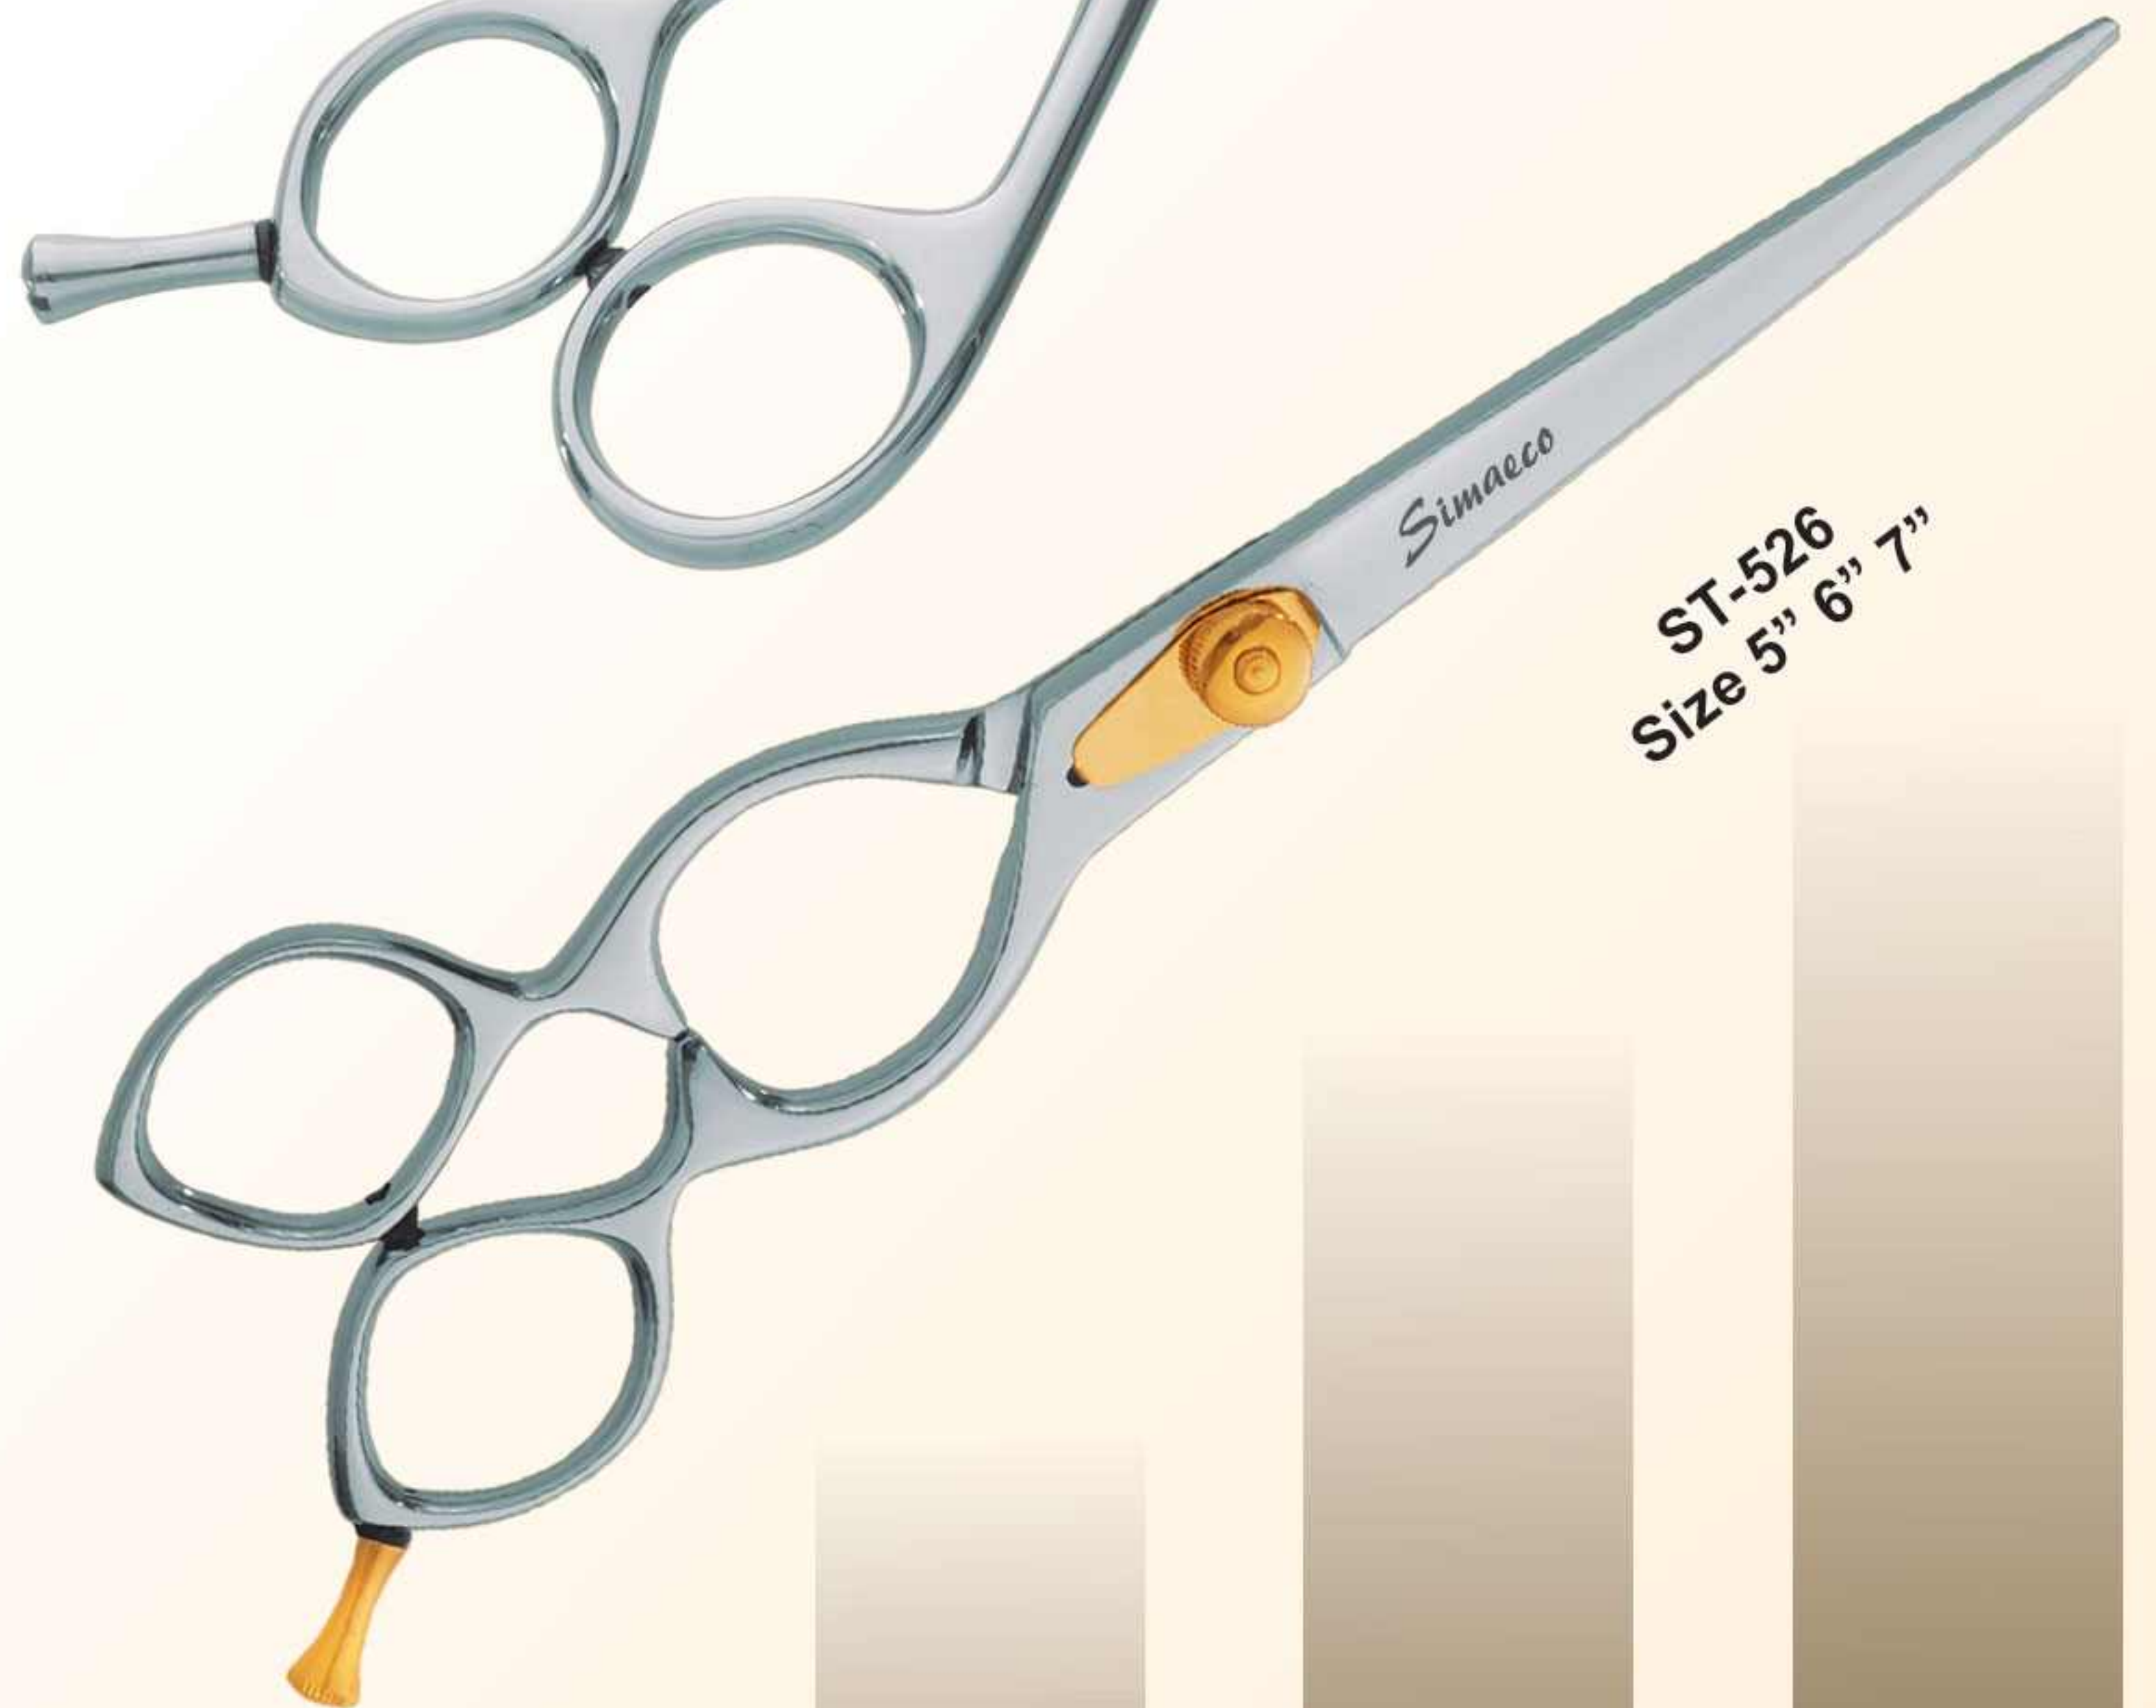

O Rings & Accessories
Available

ST-503
Size 5.5" 6.5" 8.5"

ST-507
Size 4.5" 5" 5.5" 6"

ST-508
Size 6.5"

Beauty Scissors

Professional Razor Edge Shears

Beauty Scissors

Professional Razor Edge Shears

ST-519
Size 5.5"

ST-523
Size 6.5"

ST-520
Size 5.5" 6"

ST-524
Size 6" 6.5"

ST-521
Size 5" 5.5" 6" 6.5" 7"

ST-525
Size 6"

ST-522
Size 6"

ST-526
Size 5" 6" 7"

ST-527
Size 6.5"

Beauty Scissors

Razor Edge Pet Grooming Shears

ST-528
Size 6"

ST-530
Size 5"

ST-529
Size 5.5"

ST-531
Size 6"

ST-532
Size 8"