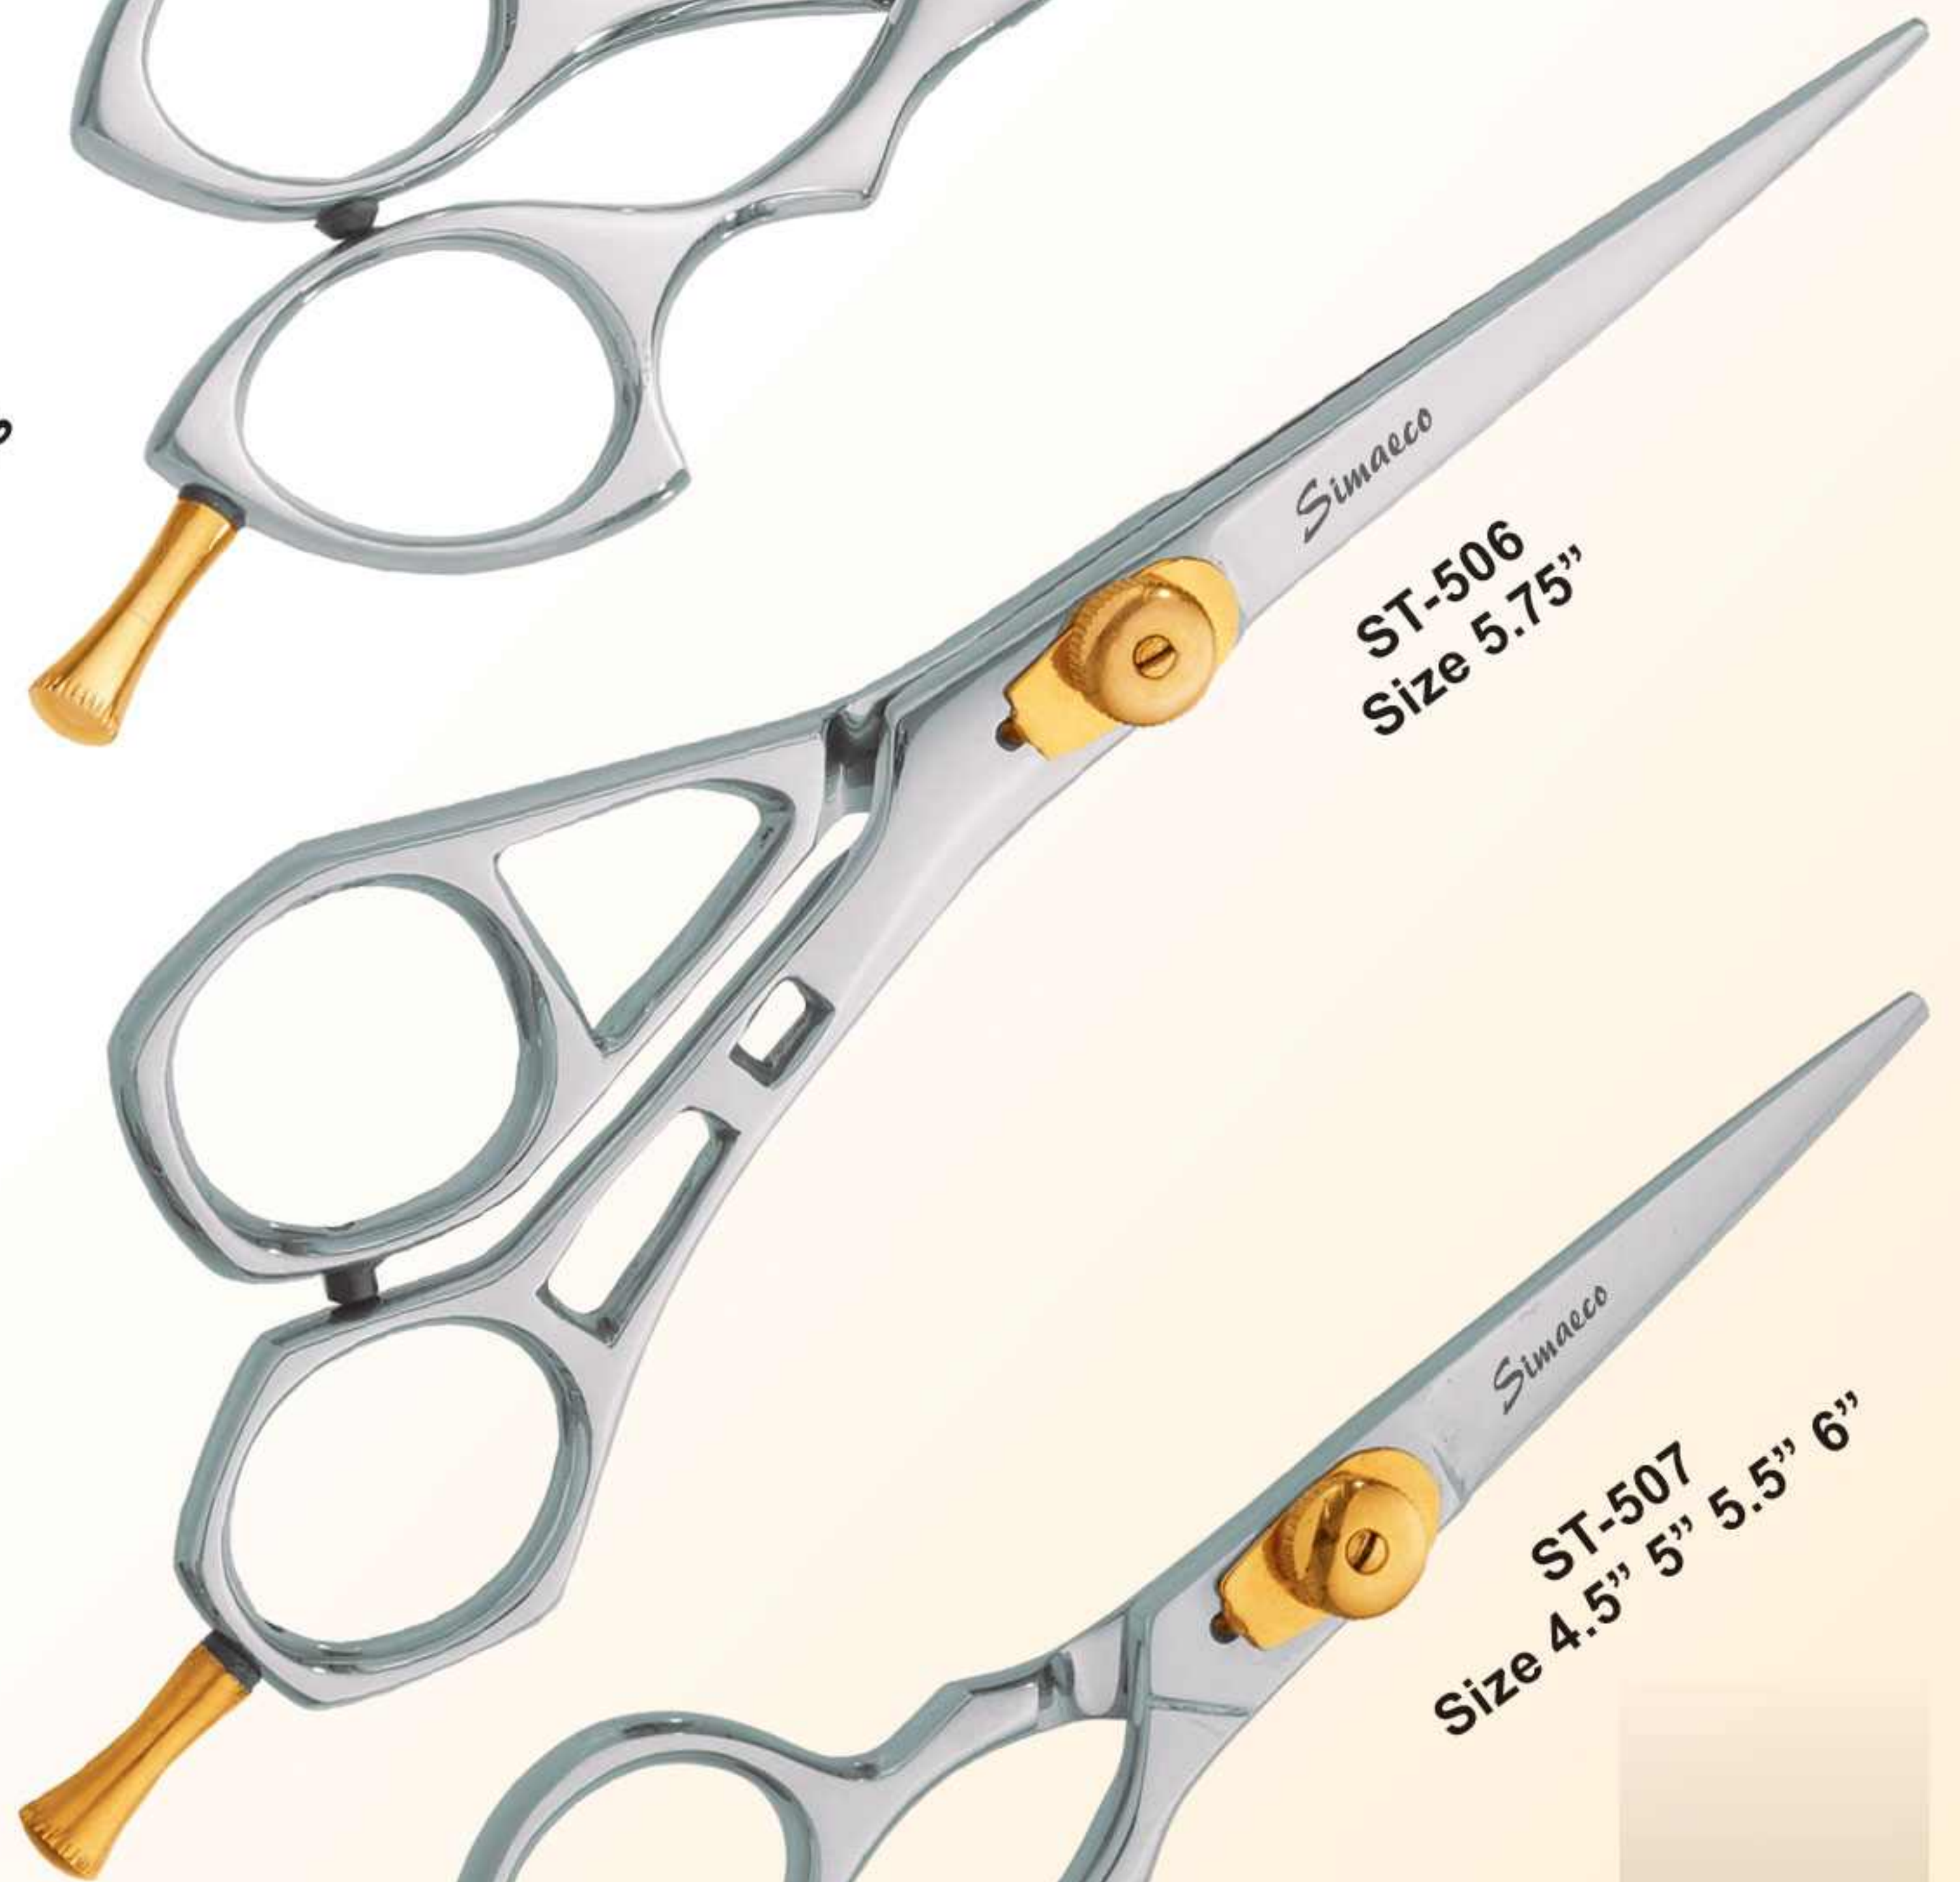

Beauty Scissors

Professional Razor Edge Shears

ST-500
Size 5.5"

ST-504
Size 5.5" 6.5"

ST-501
Size 5" 5.5" 6" 7" 8" 8.5"

ST-505
Size 6"

ST-502
Size 5.5" 6"

ST-506
Size 5.75"

O Rings & Accessories
Available

ST-503
Size 5.5" 6.5" 8.5"

ST-507
Size 4.5" 5" 5.5" 6"

ST-508
Size 6.5"

Beauty Scissors

Professional Razor Edge Shears

Beauty Scissors

Professional Razor Edge Shears