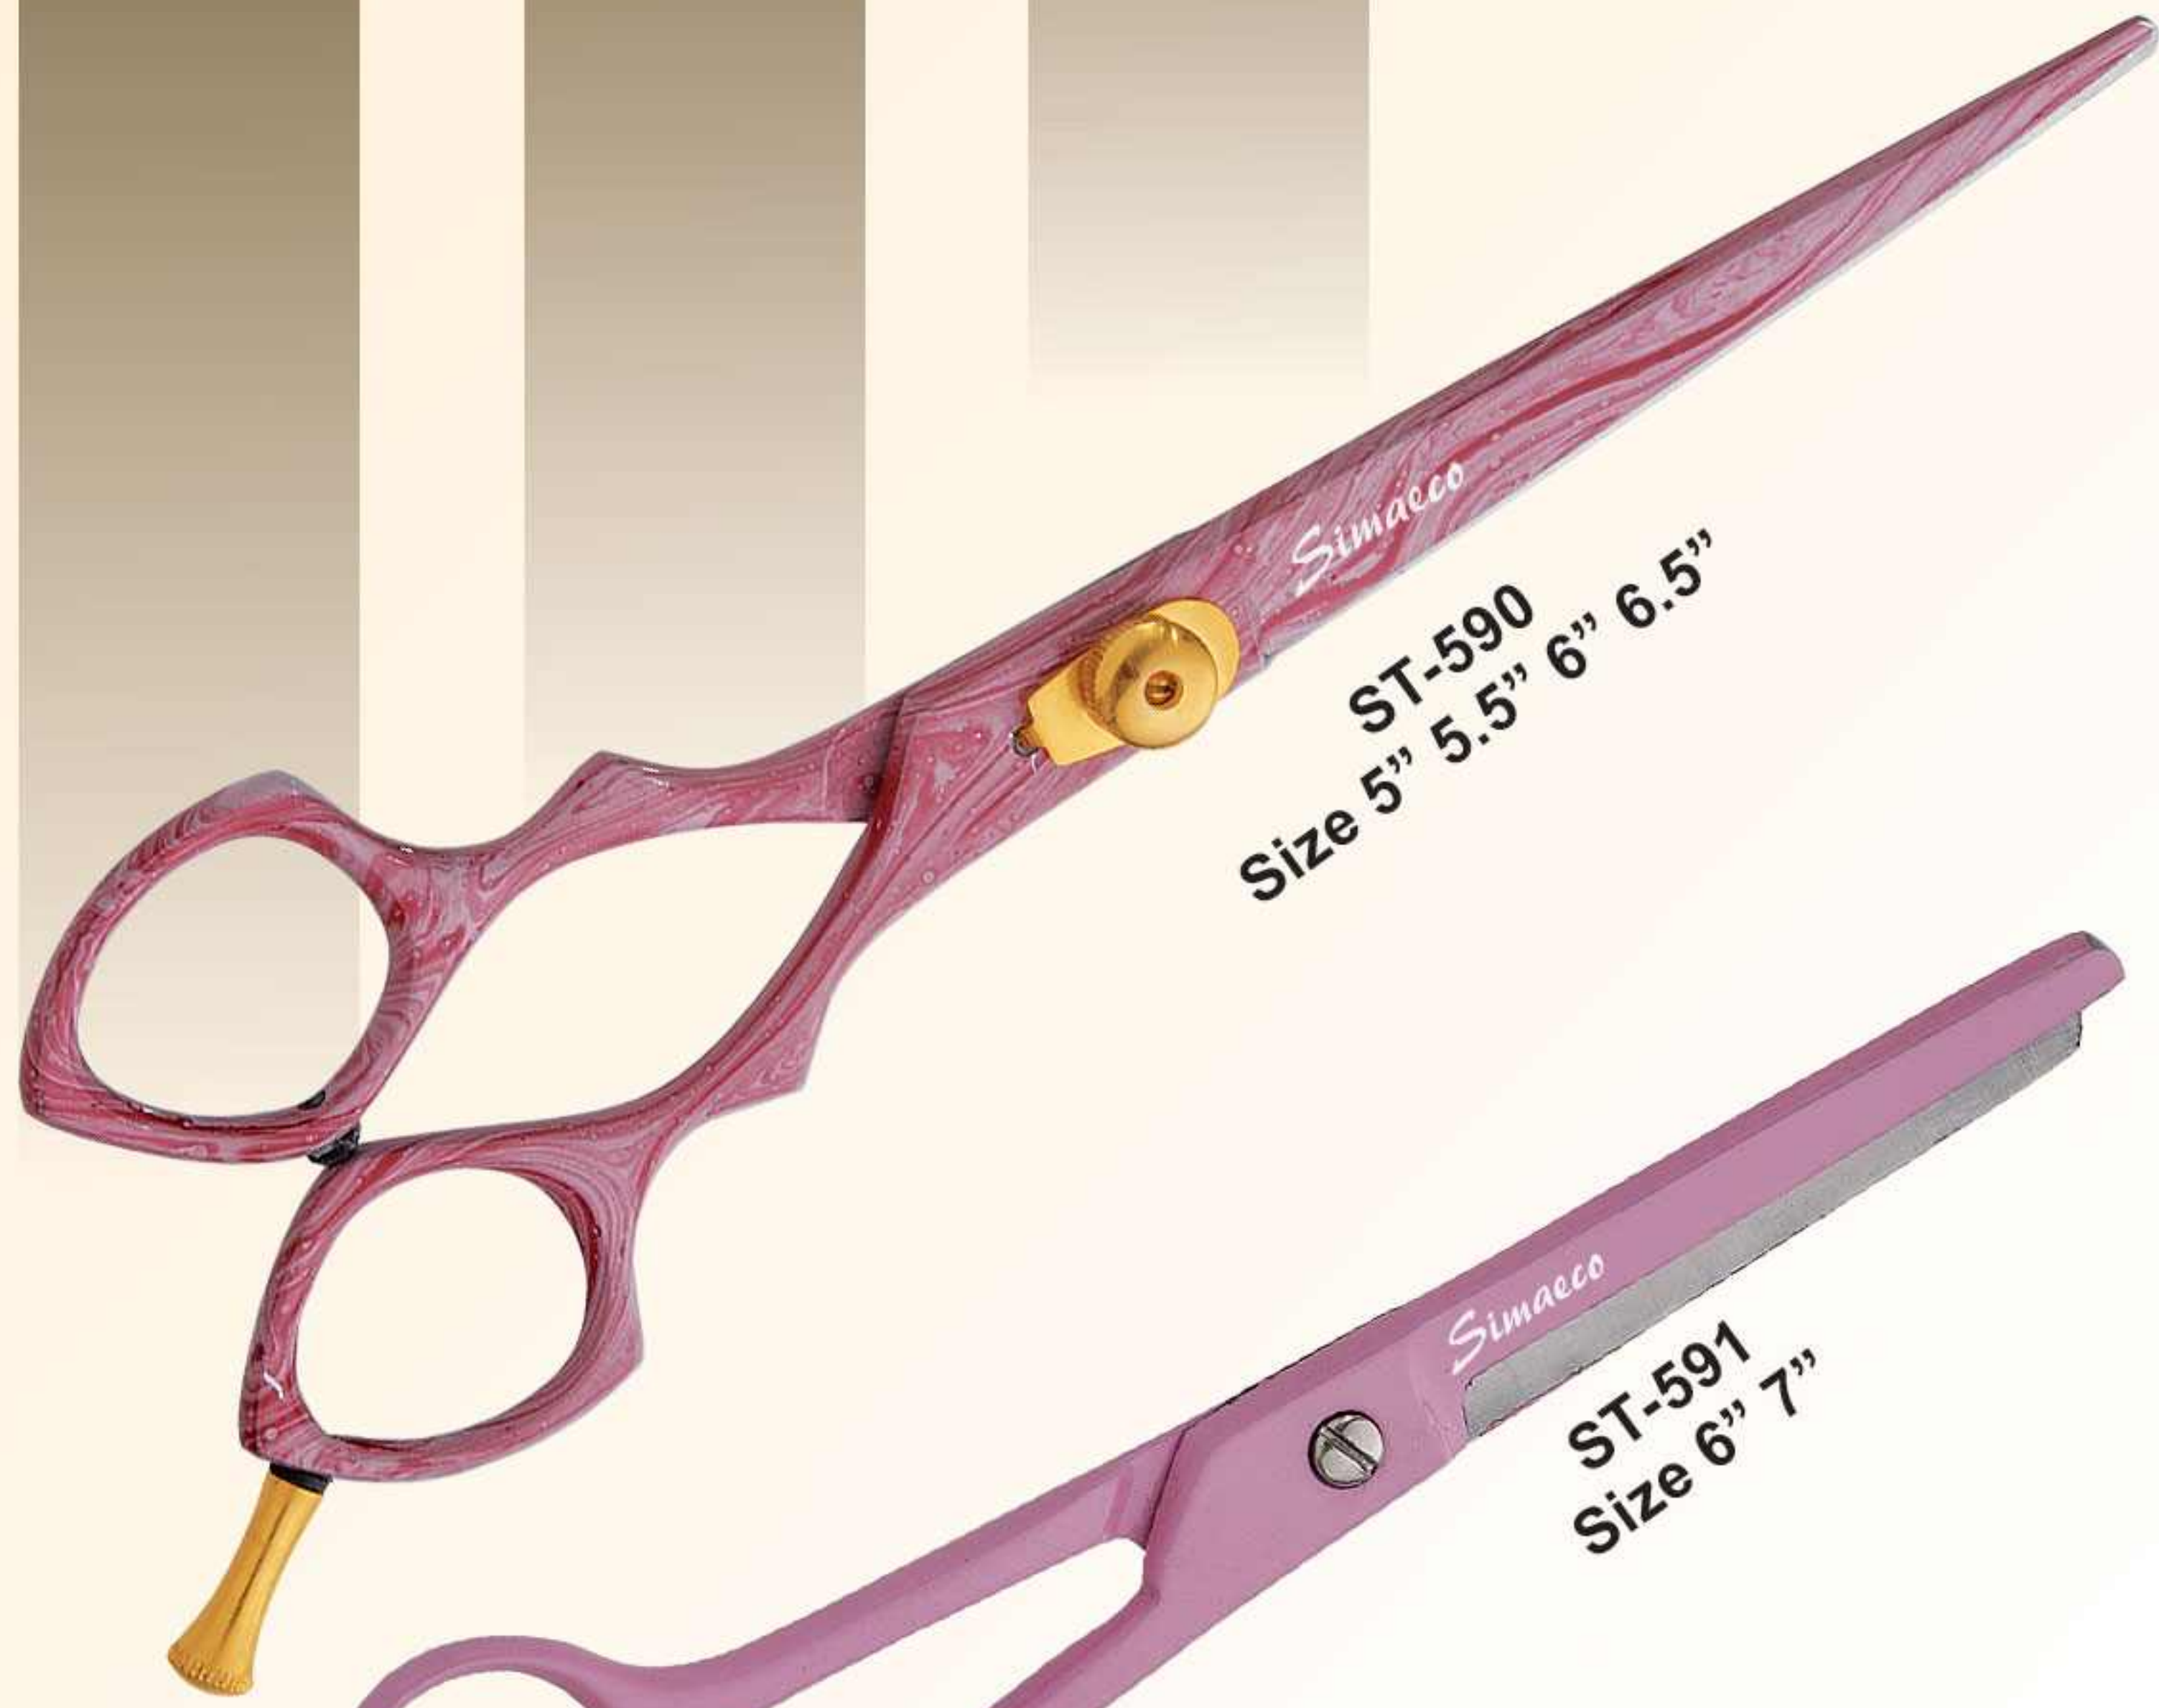

ST-542
Size 6.5"

ST-548
Size 5.5"

Beauty Scissors

Professional Thinning Scissors

Beauty Scissors

Titanium Razor Edge Shears

Beauty Scissors

Infused Blue Razor Edge Shears

Beauty Scissors

Titanium Razor Edge Barber & Thinning Shears

Beauty Scissors

Fancy Razor Edge Shears Colored

Simacoco
ST-590
Size 5" 5.5" 6" 6.5"

Simacoco
ST-591
Size 6" 7"

Simacoco
ST-592
Size 5" 5.5" 6"

Simacoco
ST-593
Size 5.5" 6.5"